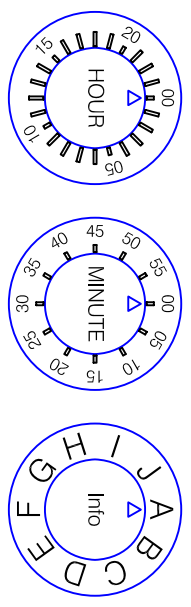

FEI.128610 FEI.128612 FEI.128631

FEI.128624 FEI.128605 FEI.1286IN

Max. 78.74"

Max. 11.81"

3.01"

0.47" g6

0.94" x 0.51"

ALBORA		FEI.1286XX
GUMSA		
<small>www.aledocumsa.com</small>		
ESCALA:	FECHA:	
1:1	17-01-06	