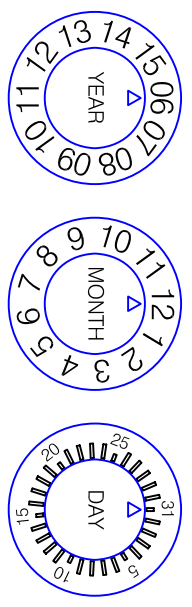

FEI.128610 FEI.128612 FEI.128631

FEI.128624 FEI.128605 FEI.1286IN

Max. 78.74"

Max. 11.81"

3.01"

0.47" g6

0.94" x 0.51"

ALBORA		FEI.1286XX
GUMSA		
<small>www.aledocumsa.com</small>		
ESCALA:	FECHA:	
1:1	17-01-06	