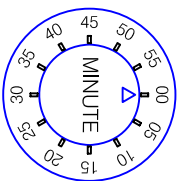

FEI.068610 FEI.068612 FEI.068631

FEI.068624 FEI.068605 FEI.0686IN

M6x.78.74"

Max. 11.81"

3.26"

∅0.24"96

0.47"

∅0.31"

0.62" x 0.35"

ELBORA

GUMSA

www.eledocumsa.com

ESCALA:

1:1

FECHA:

17-01-06