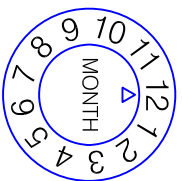

FEI.068610 FEI.068612 FEI.068631

FEI.068624 FEI.068605 FEI.0686IN

M6x.78.74"

Max. 11.81"

3.26"

∅0.24"96

0.47"

∅0.31"

0.62" x 0.35"

ELBORA

GUMSA

www.eledocumsa.com

ESCALA:

1:1

FECHA:

17-01-06