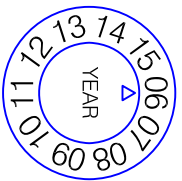

FEI.068610 FEI.068612 FEI.068631

FEI.068624 FEI.068605 FEI.0686IN

M6x.78.74"

Max. 11.81"

3.26"

∅0.24"96

0.47"

∅0.31"

0.62" x 0.35"

ELBORA

GUMSA

www.eledocumsa.com

ESCALA:

1:1

FECHA:

17-01-06