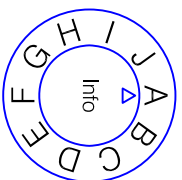

FEI.068610 FEI.068612 FEI.068631

FEI.068624 FEI.068605 FEI.0686IN

M6x.78.74"

Max. 11.81"

3.26"

∅0.24"96

0.47"

∅0.31"

0.62" x 0.35"

ELBORA

GUMSA

www.eledocumsa.com

ESCALA:

1:1

FECHA:

17-01-06